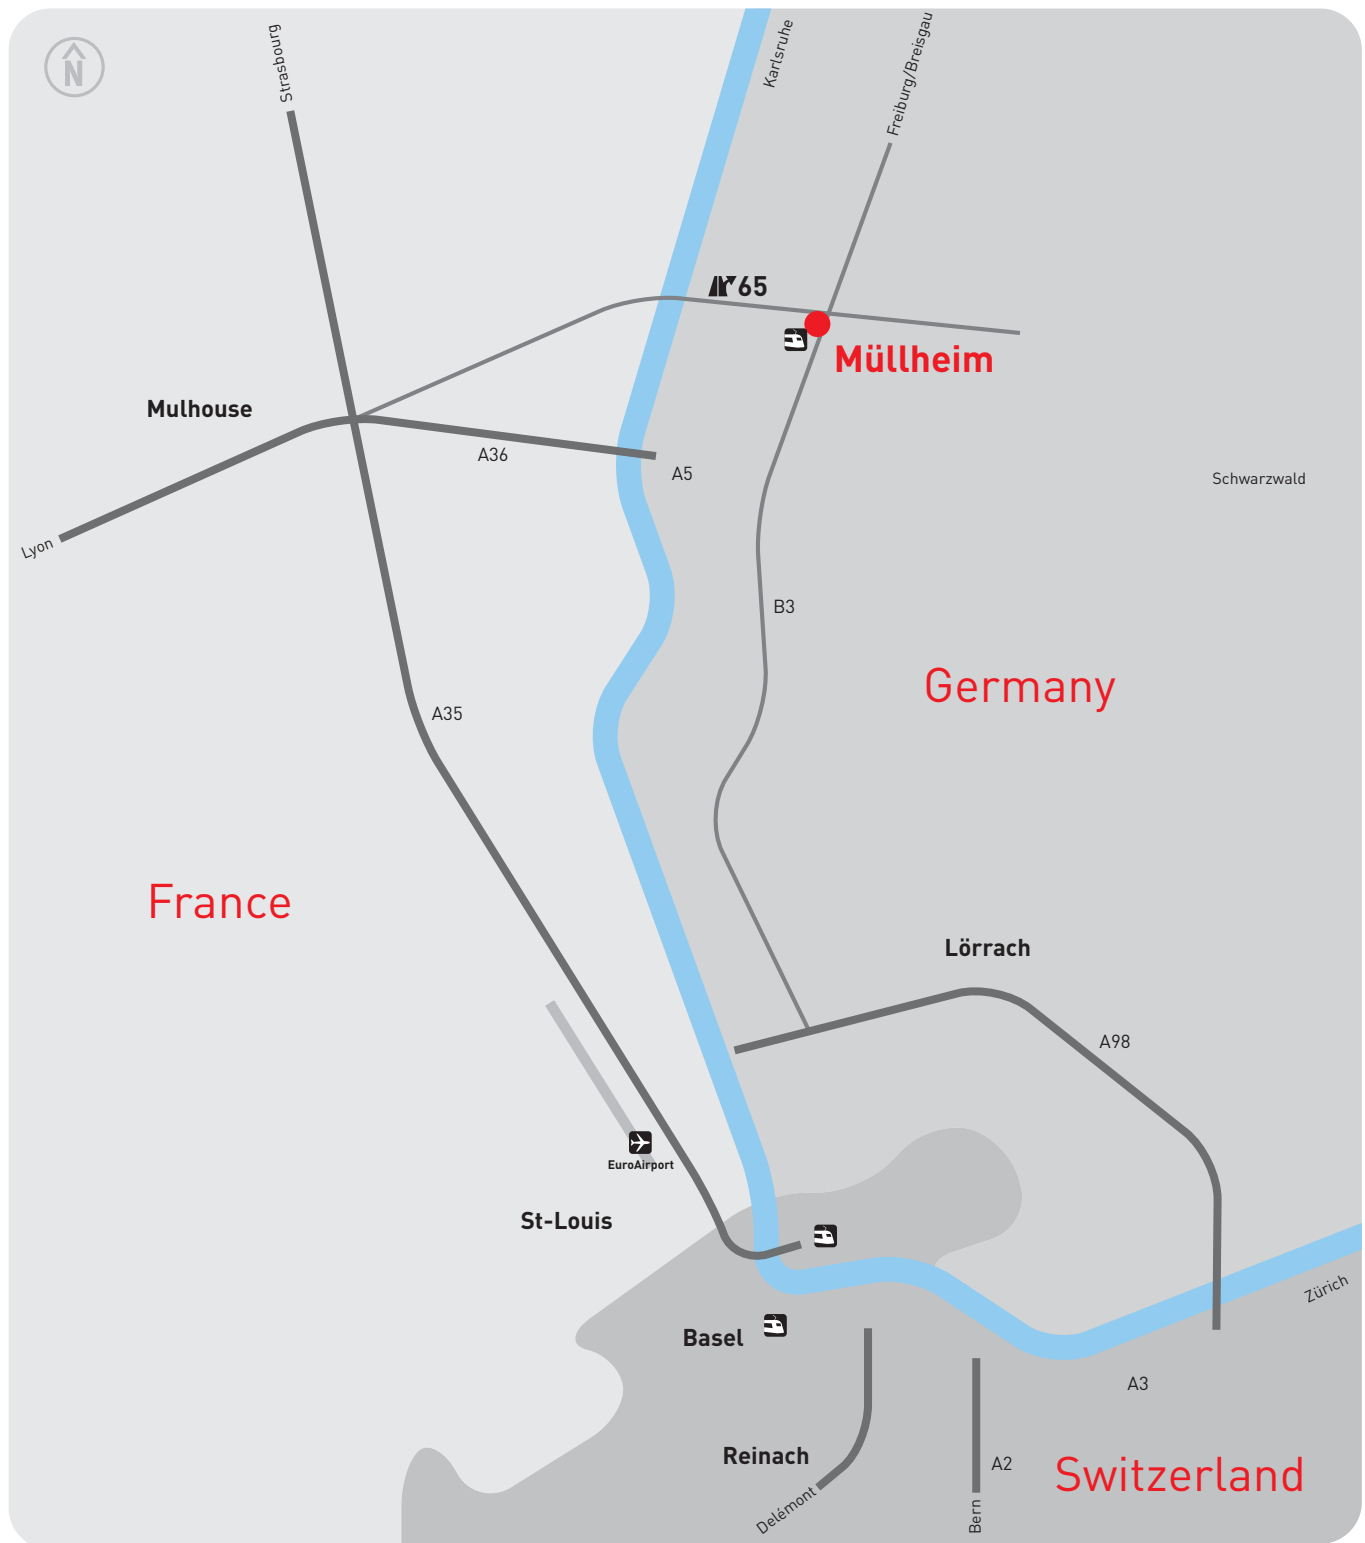

How to get to NEOPERL GmbH

1/4

flow, stop and go®

NEOPERL GmbH, Klostersstr. 9-11, D-79379 Müllheim, Telefon +49 7631 188 0, Fax +49 7631 188 287, info@neoperl.net

Geographic Coordinates: +47° 48' 48.65", +7° 36' 17.23"

2/4

3/4

From autobahn A5 take exit No 65 to Müllheim/Neuenburg.

Turn left to Müllheim/Neuenburg/Badenweiler.

Drive about 5 km straight ahead on B378 in direction Müllheim.

Then take the right hand exit (B3) towards Lörrach.

Make a left turn at the crossing, direction Müllheim.

At the traffic circle take the first exit to Klosterrunsstraße.

After about 300 m you will find NEOPERL on the left side.

Turn left after the E-Center to Schliengener Straße.

After about 75 m turn right to Steinbuckweg.

After about 200 m you have reached your destination on the right side.