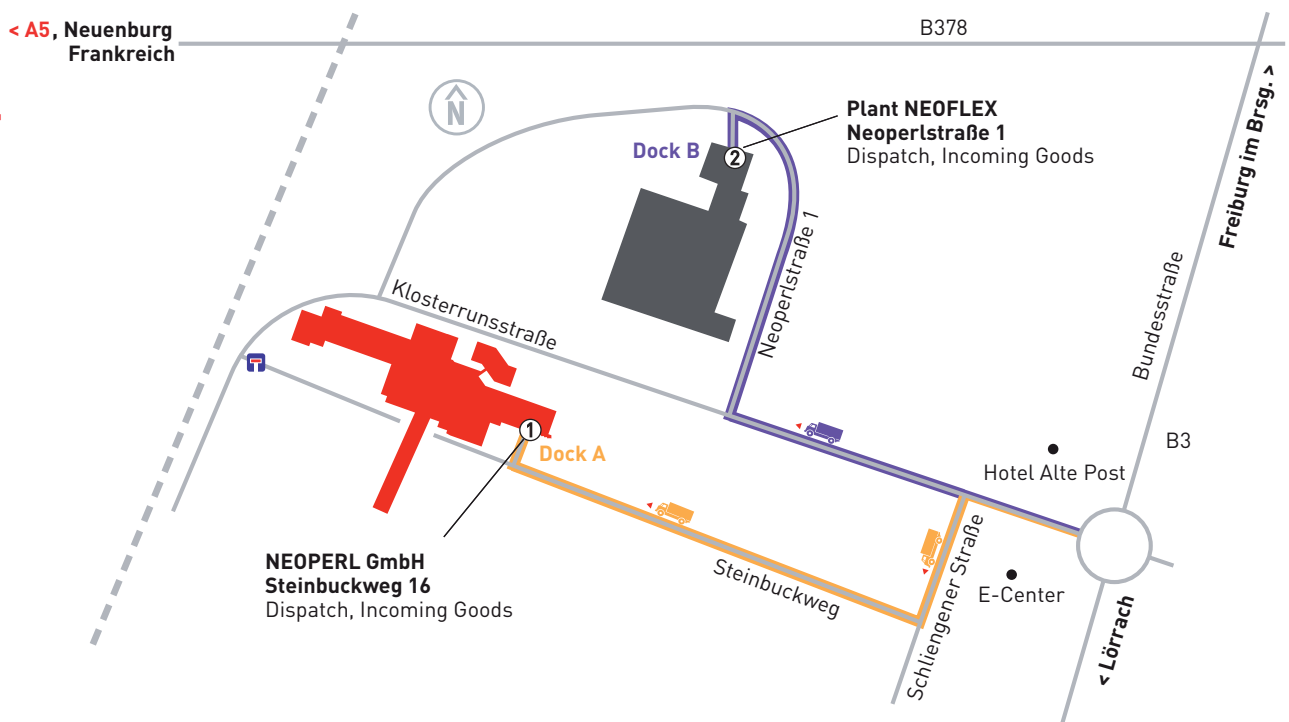

How to get to NEOPERL GmbH

1/4

flow, stop and go®

NEOPERL GmbH, Klostersstr. 9-11, D-79379 Müllheim, Telefon +49 7631 188 0, Fax +49 7631 188 287, info@neoperl.net

Geographic Coordinates: +47° 48' 48.65", +7° 36' 17.23"

2/4

3/4

From autobahn A5 take exit No 65 to Müllheim/Neuenburg.

Turn left to Müllheim/Neuenburg/Badenweiler.

Drive about 5 km straight ahead on B378 in direction Müllheim.

Then take the right hand exit (B3) towards Lörrach.

Make a left turn at the crossing, direction Müllheim.

At the traffic circle take the first exit to Klosterrunsstraße.

After about 300 m you will find NEOPERL on the left side.

Turn left after the E-Center to Schliengener Straße.

After about 75 m turn right to Steinbuckweg.

After about 200 m you have reached your destination on the right side.