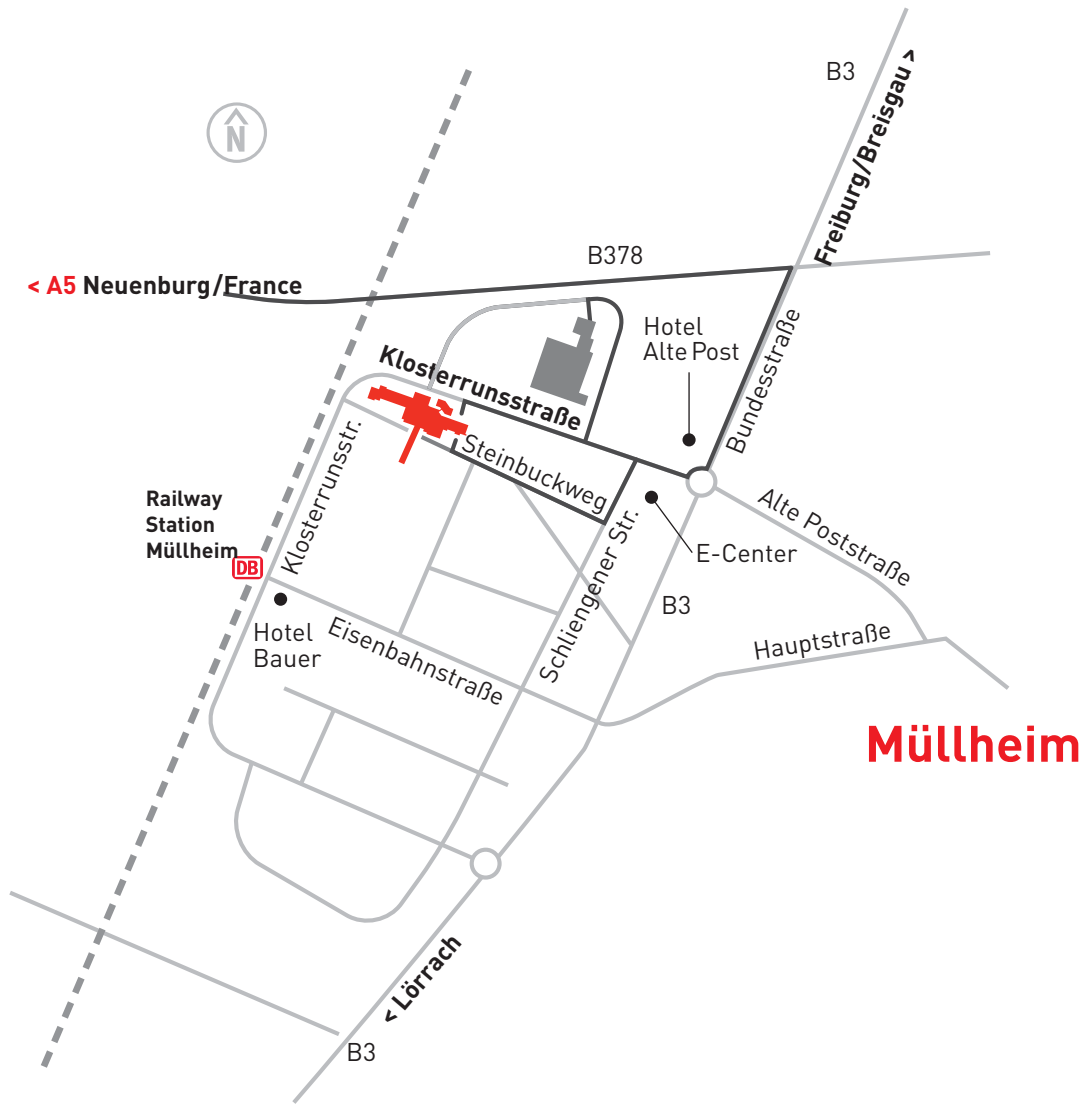

How to get to NEOPERL GmbH

1/4

flow, stop and go®

NEOPERL GmbH, Klostersstr. 9-11, D-79379 Müllheim, Telefon +49 7631 188 0, Fax +49 7631 188 287, info@neoperl.net

Geographic Coordinates: +47° 48' 48.65", +7° 36' 17.23"

2/4

3/4

From autobahn A5 take exit No 65 to Müllheim/Neuenburg.

Turn left to Müllheim/Neuenburg/Badenweiler.

Drive about 5 km straight ahead on B378 in direction Müllheim.

Then take the right hand exit (B3) towards Lörrach.

Make a left turn at the crossing, direction Müllheim.

At the traffic circle take the first exit to Klosterrunsstraße.

After about 300 m you will find NEOPERL on the left side.

Turn left after the E-Center to Schliengener Straße.

After about 75 m turn right to Steinbuckweg.

After about 200 m you have reached your destination on the right side.